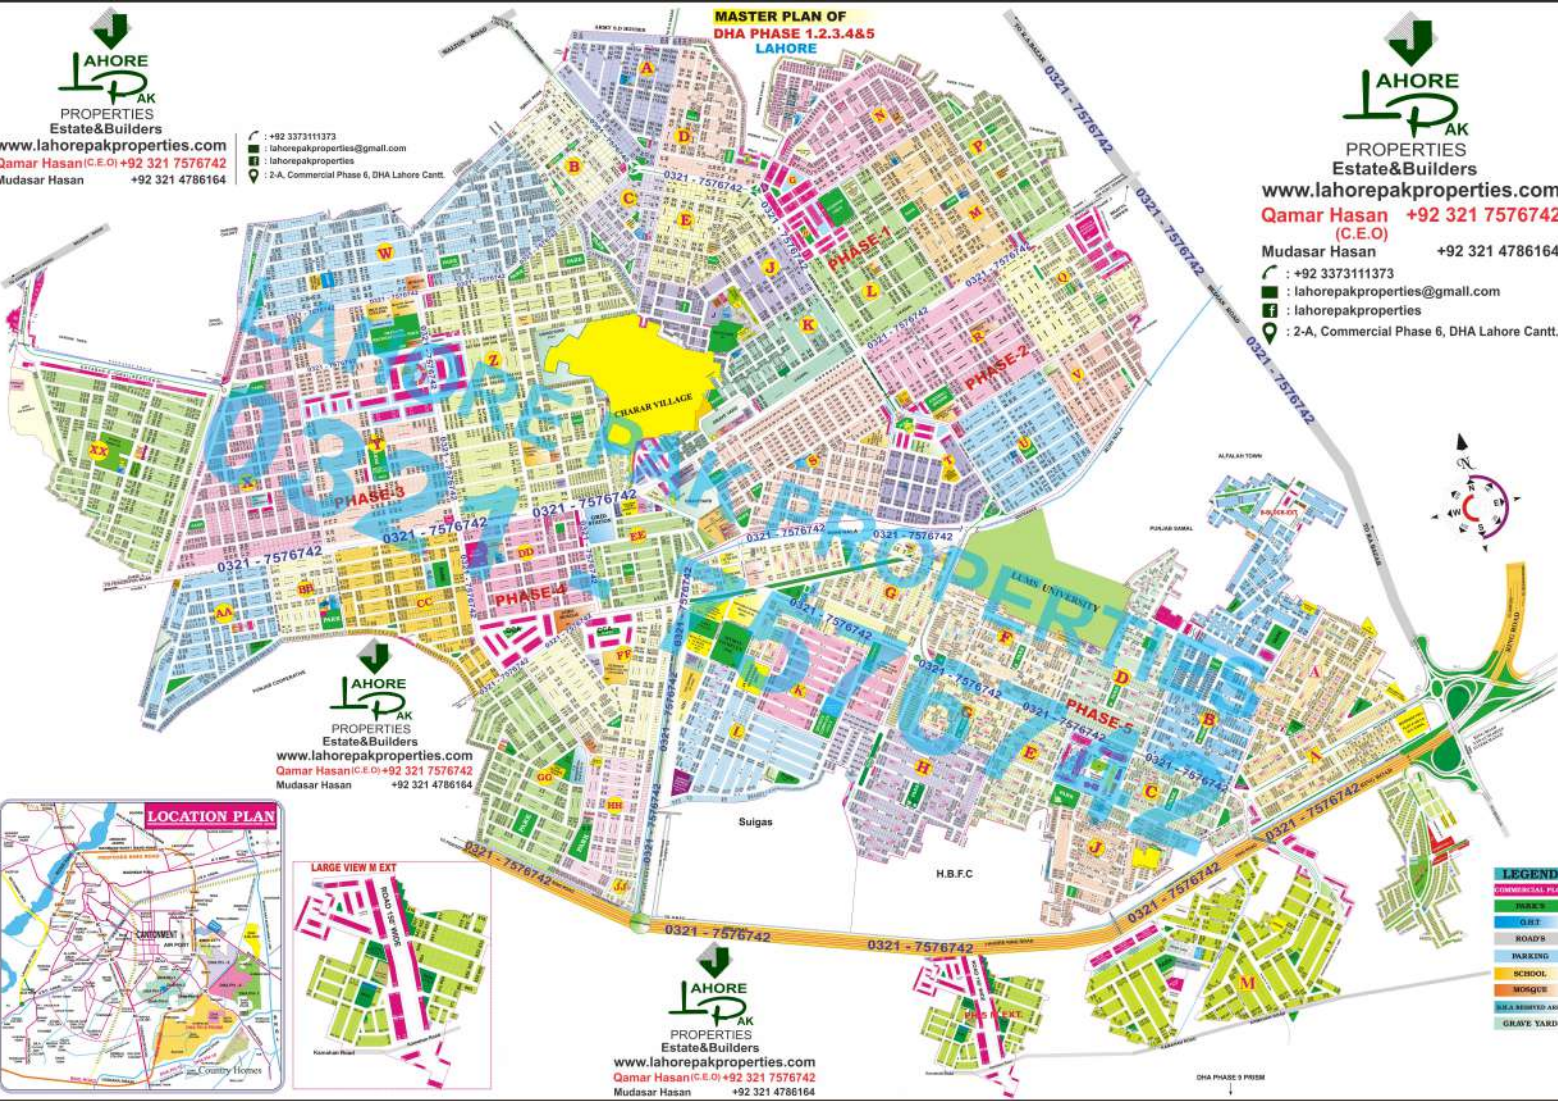

**MASTER PLAN OF
DHA PHASE 1.2.3.4&5
LAHORE**

www.lahorepakproperties.com
Qamar Hasan (C.E.O) +92 321 7576742
Mudasar Hasan +92 321 4786164

www.lahorepakproperties.com
Qamar Hasan +92 321 7576742
(C.E.O)
Mudasar Hasan +92 321 4786164

+92 3373111373
lahorepakproperties@gmail.com
lahorepakproperties
2-A, Commercial Phase 6, DHA Lahore Cantt.

+92 3373111373
lahorepakproperties@gmail.com
lahorepakproperties
2-A, Commercial Phase 6, DHA Lahore Cantt.

LEGEND

- COMMERCIAL PLAN
- PHASE 1
- PHASE 2
- PHASE 3
- PHASE 4
- PHASE 5
- ROADS
- PARKING
- SCHOOL
- MOSQUE
- UNASSIGNED AREA
- GRAVE YARD

LAHORE PAK PROPERTIES Estate&Builders
www.lahorepakproperties.com
Qamar Hasan (C.E.O) +92 321 7576742
Mudasar Hasan +92 321 4786164